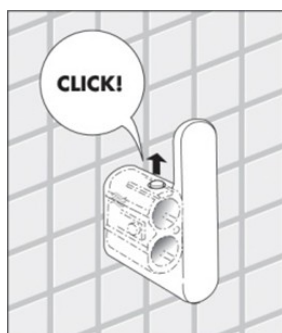

MITO
SPARE TOILET ROLL HOLDER
(Chrome - A2028)
(Chrome/Black - A2028CU)
(Chrome/White - A2028CW)
(Brushed Nickel - A2028AC)

Features:
Unique "Click" installation
No grub screw required

17

Proudly imported and distributed by
Gro Agencies Pty Ltd
Unit 2 / 37 Howe St, Osborne Park, WA, 6017
P 08 9446 3288 E info@groagencies.com.au W www.groagencies.com.au