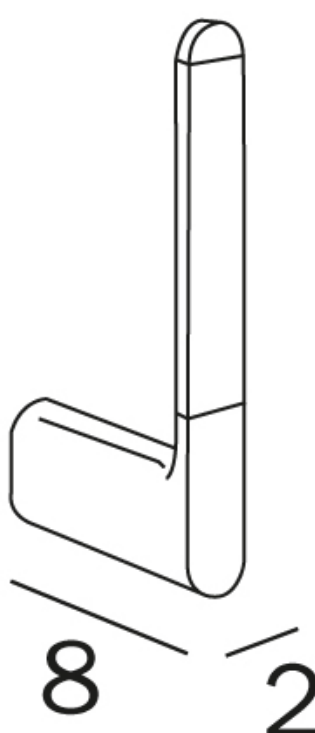

MITO
SPARE TOILET ROLL HOLDER
(Chrome - A2028)
(Chrome/Black - A2028CU)
(Chrome/White - A2028CW)
(Brushed Nickel - A2028AC)

Features:
Unique "Click" installation
No grub screw required

17

Proudly imported and distributed by
Gro Agencies Pty Ltd
Unit 2 / 37 Howe St, Osborne Park, WA, 6017
P 08 9446 3288 E info@groagencies.com.au W www.groagencies.com.au